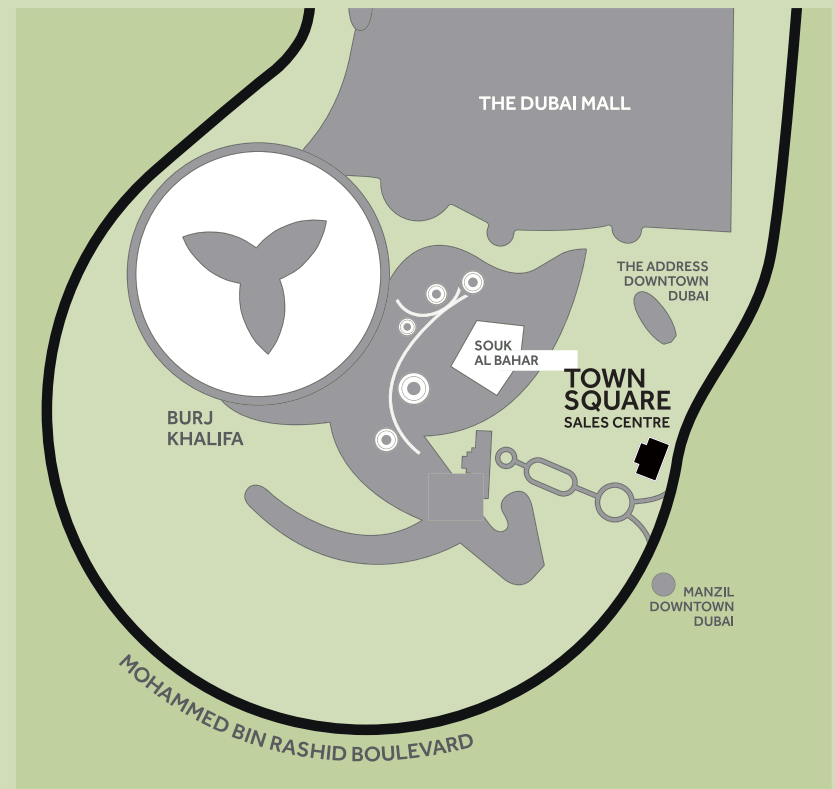

LOCATION

Nestled amidst comforting greenery, Hayat Boulevard Apartments, located in Town Square is situated at the intersection of Al Qudra Road and Emirates Road. It's 21 minutes from Al Maktoum International Airport, 22 minutes from The Dubai Mall and will be well-connected via Etihad Rail and bus connections.

Ask our sales people about a Hayat Boulevard Apartment today and see how you can make it yours.

VISIT US

Town Square Sales Centre
Mohammed Bin Rashid Boulevard
Downtown Dubai
UAE

CALL US

800-NSHAMA (Toll Free UAE)
or +971 4 366 1682 (International)

#YourTownSquare

Learn more at nshama.ae
Contact us at info@nshama.ae

Drawings and images are for illustrative purposes only. Information is subject to change without notice