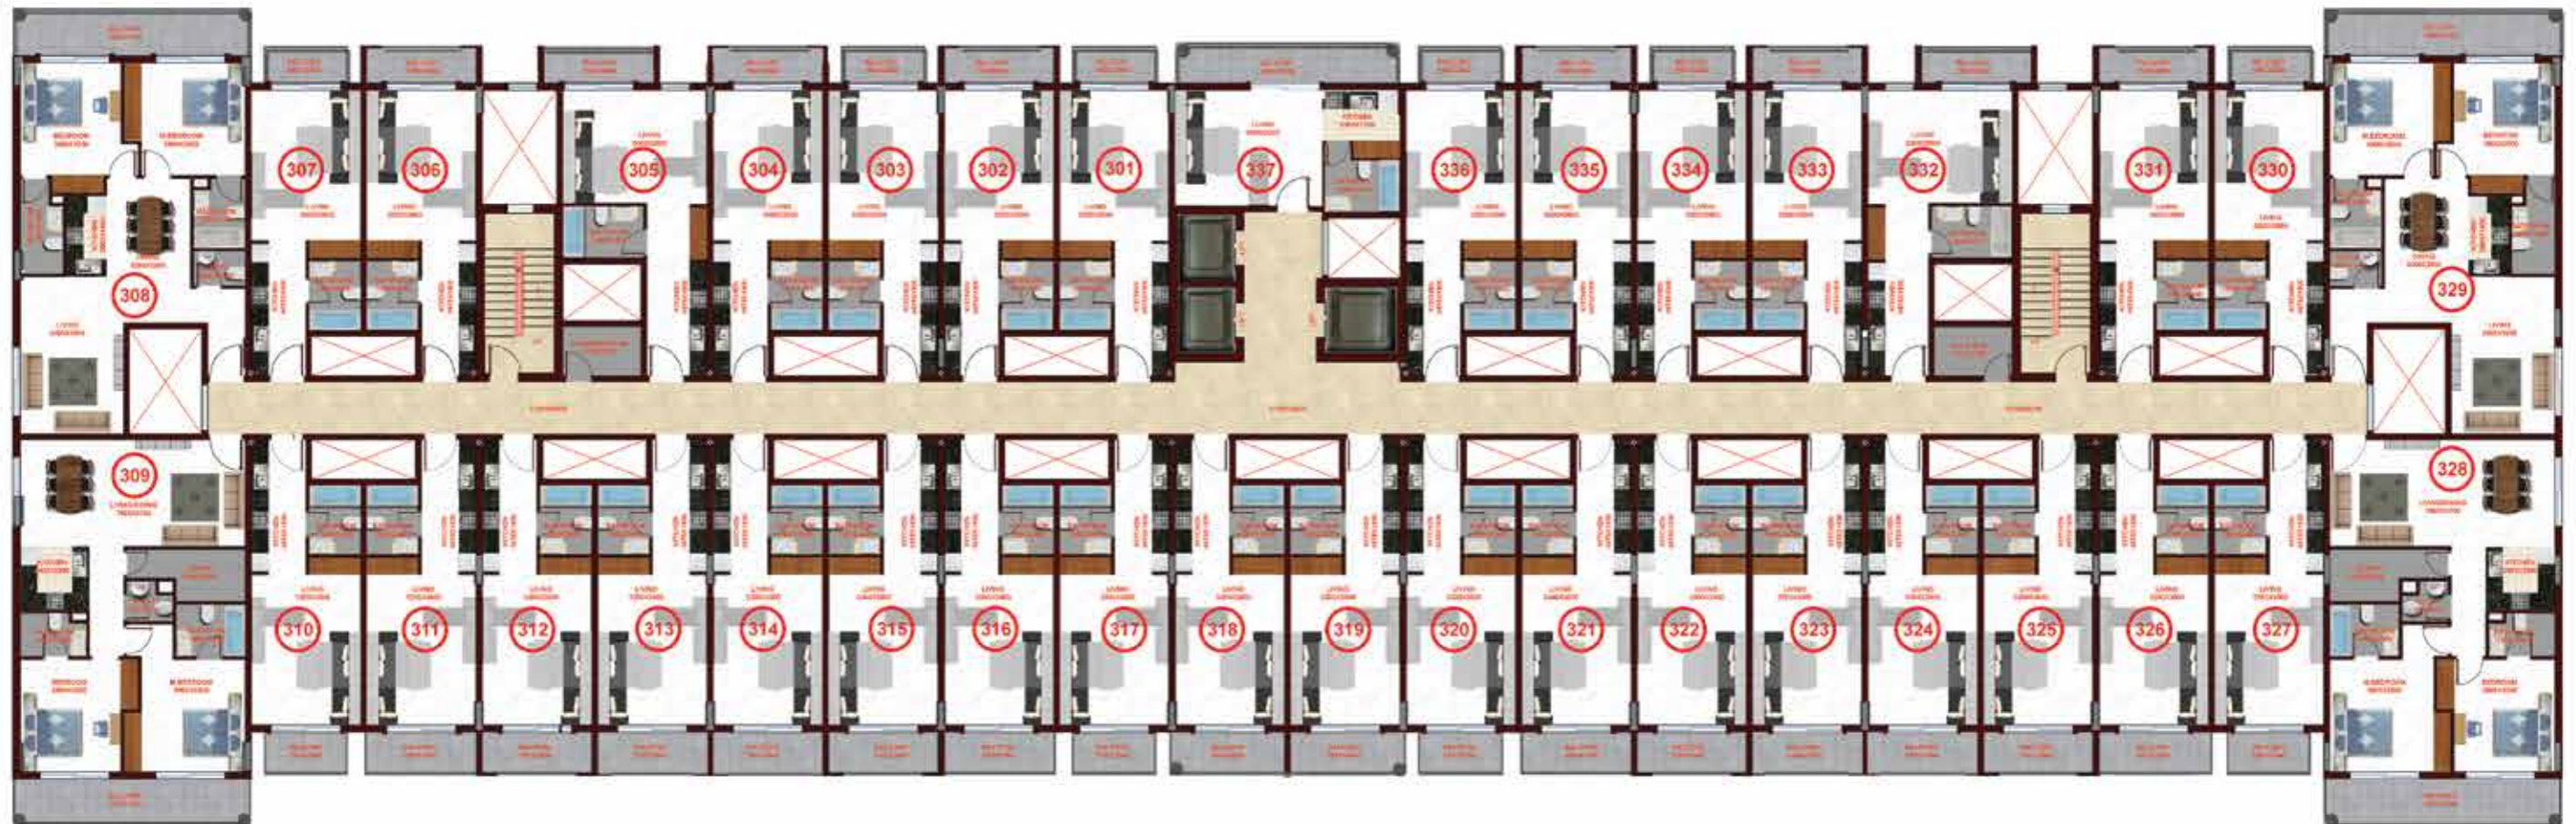

BLOCK-1

FOURTH FLOOR APARTMENTS

APARTMENT NO.	APARTMENT TYPE	NET AREA (SQ. FT.)
1	Studio	452.51
2	Studio	469.84
3	Studio	450.14
4	Studio	469.84
5	Studio	506.33
6	Studio	472.10
7	Studio	449.82
8	2 Bedroom	1074.89
9	2 Bedroom	1102.66
10	Studio	449.82
11	Studio	450.14
12	Studio	468.98
13	Studio	469.84
14	Studio	469.84
15	Studio	468.98
16	Studio	450.14
17	Studio	450.14
18	Studio	450.14
19	Studio	450.14
20	Studio	450.14
21	Studio	450.14
22	Studio	468.98
23	Studio	469.84
24	Studio	469.84
25	Studio	468.98
26	Studio	450.14
27	Studio	449.82
28	2 Bedroom	1102.66
29	2 Bedroom	1074.89
30	Studio	449.82
31	Studio	472.32
32	Studio	506.76
33	Studio	469.84
34	Studio	450.14
35	Studio	469.84
36	Studio	451.54
37	Studio	418.71