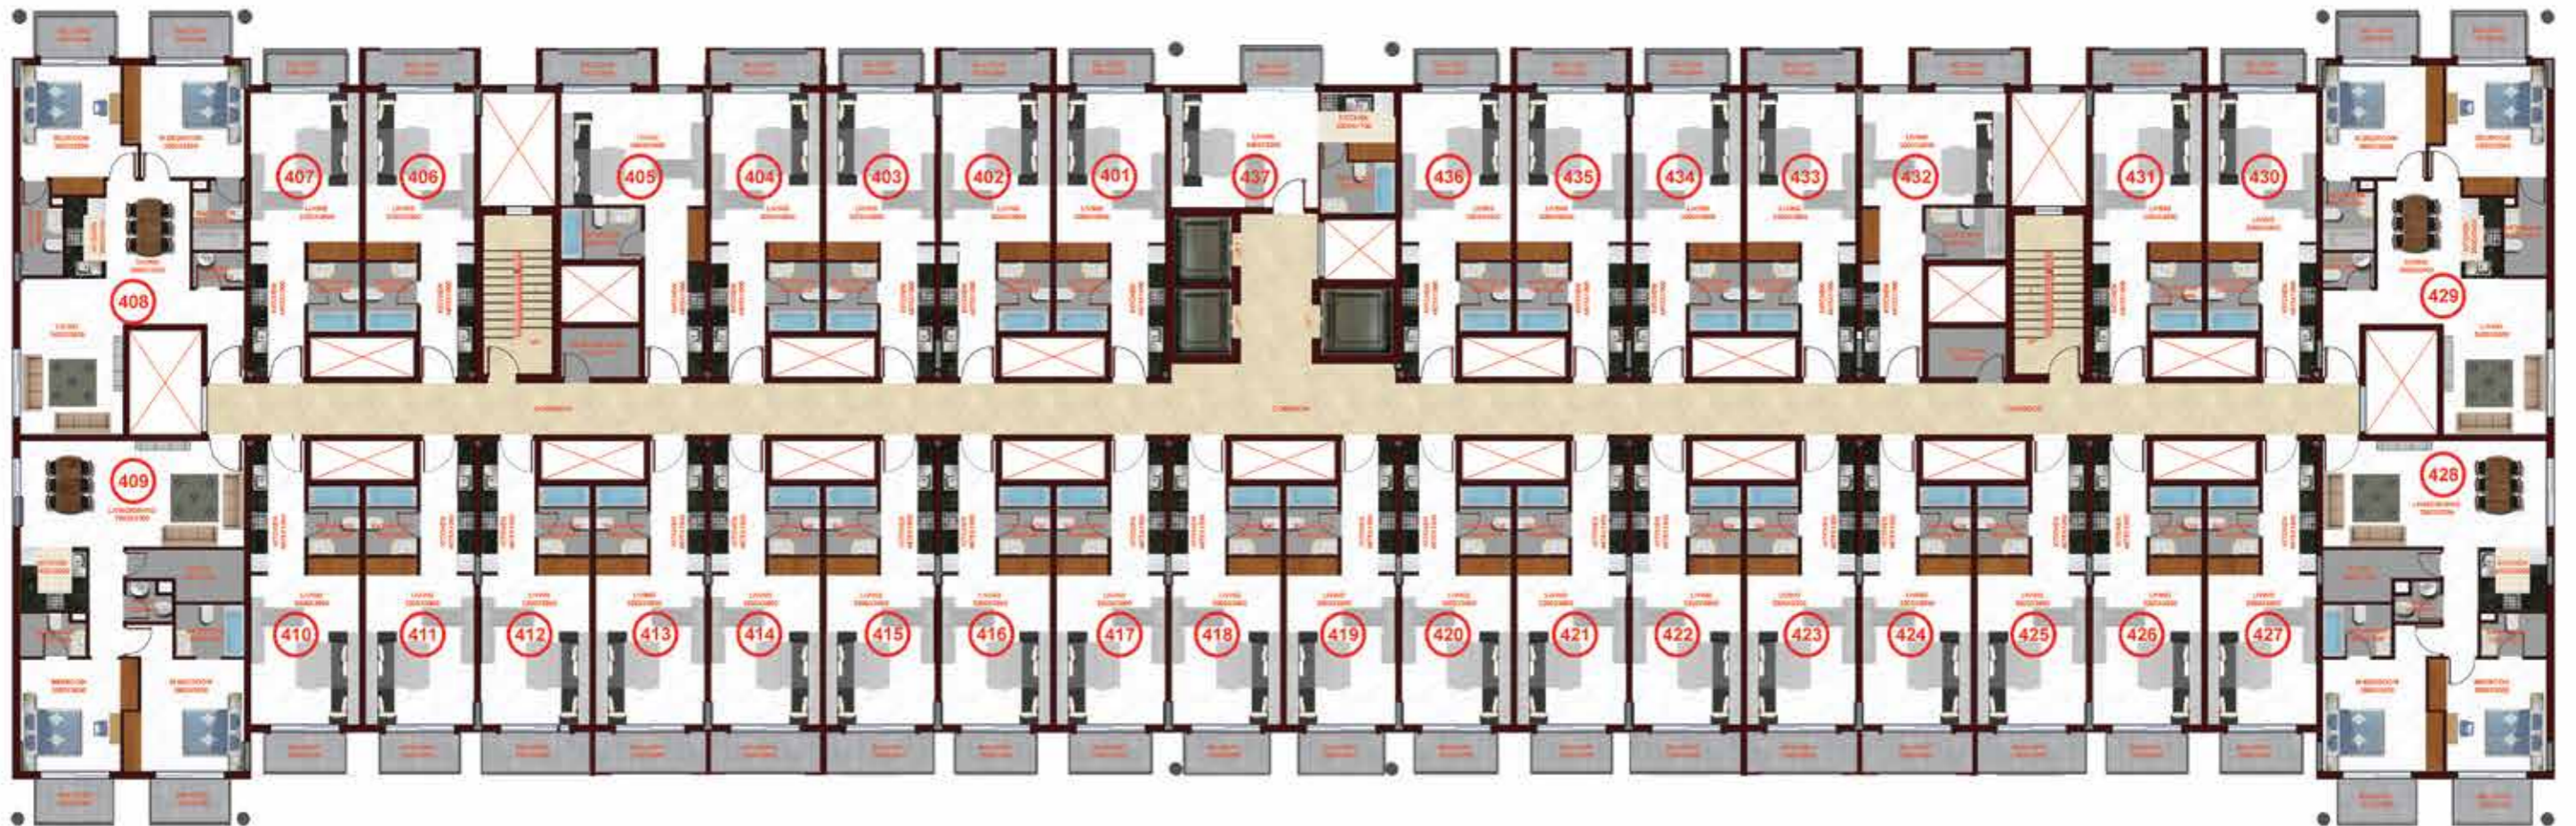

BLOCK-2

GROUND FLOOR SHOPS & APARTMENTS

APARTMENT NO.	APARTMENT TYPE	NET AREA (SQ. FT.)
8	2 Bedroom	1210.83
9	1 Bedroom	1019.45
10	1 Bedroom	1021.71
11	Studio	570.92
12	2 Bedroom	1137.10

SHOP NO.	NET AREA (SQ. FT.)
10	1012.78
11	1578.20
12	858.96
13	868.76
14	1137.42
15	1082.85
16	858.96
17	858.96
18	859.82
19	681.46
20	867.79